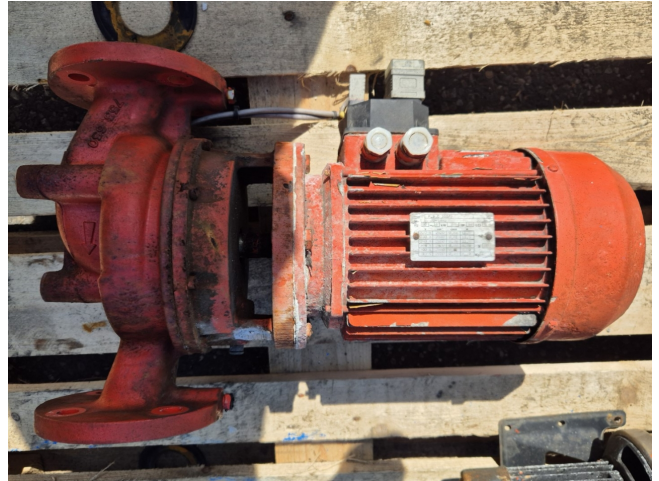

# Salmson LPC205-14/3

## Specifications

Brand	Salmson
Type	LPC205-14/3
Power max. (kW)	3,0
Stock	1

### Used Salmson LPC205-14/3

Used Salmson LPC205-14/3 water pump with a P S.C 100/3 electric motor with the following specifications: 50 Hz - 3 kW - 2820 RPM. Dimensions: 220x340x550 mm (LxWxH).